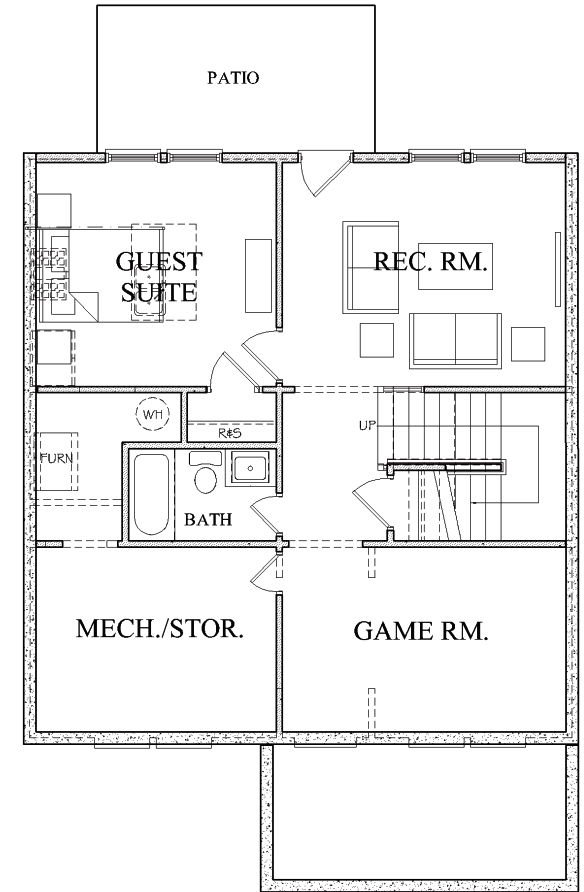

SYCAMORE | FLOOR PLAN

1,920 Total Sq. Ft.

BELLWOOD
HOMES

Main Level

960 Sq. Ft.

Upper Level

960 Sq. Ft.

Basement