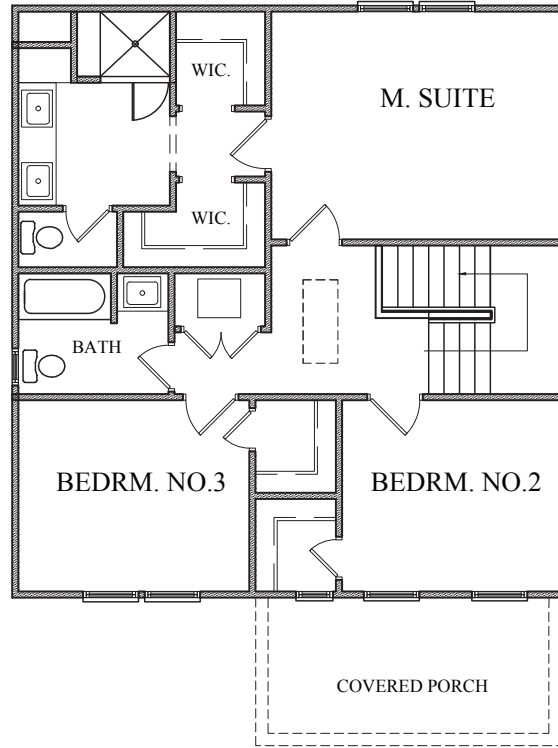

SYCAMORE | FLOOR PLAN

1,920 Total Sq. Ft.

BELLWOOD
HOMES

Main Level

960 Sq. Ft.

Upper Level

960 Sq. Ft.

Basement