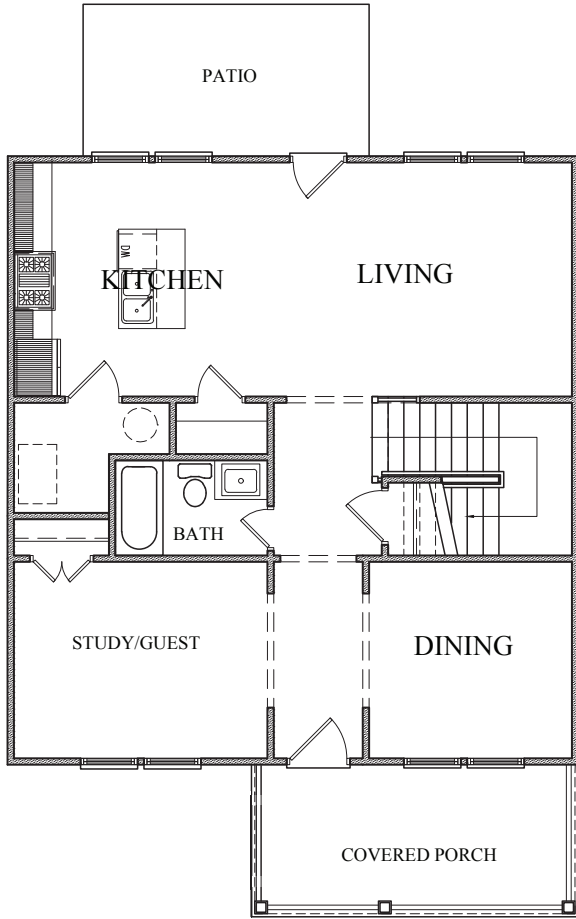

SYCAMORE | FLOOR PLAN

1,920 Total Sq. Ft.

BELLWOOD
HOMES

Main Level

960 Sq. Ft.

Upper Level

960 Sq. Ft.

Basement