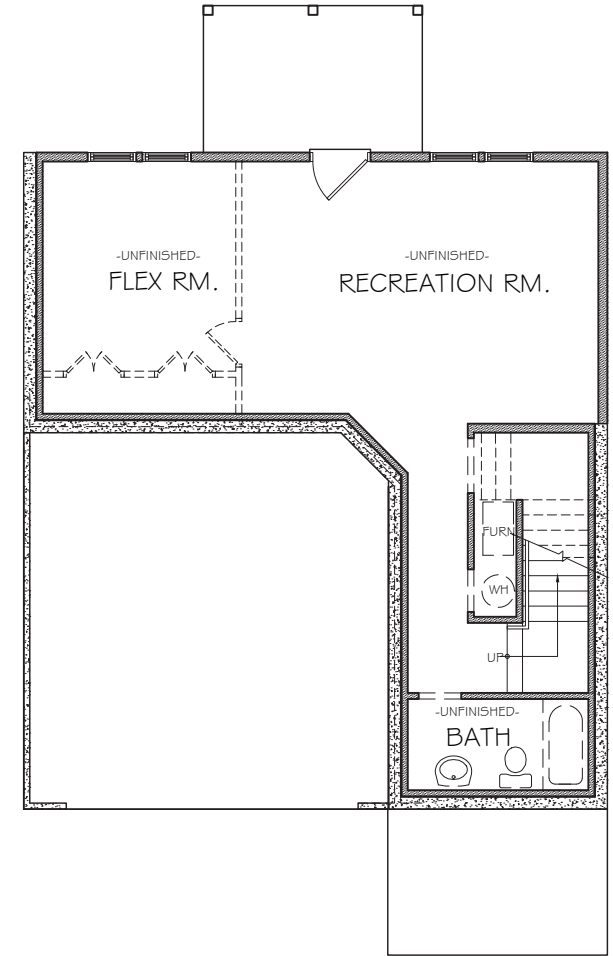

MAPLE | FLOOR PLAN

1,887 Total Sq. Ft.

BELLWOOD
HOMES

Main Level

736 Sq. Ft.

Upper Level

1,151 Sq. Ft.

Basement