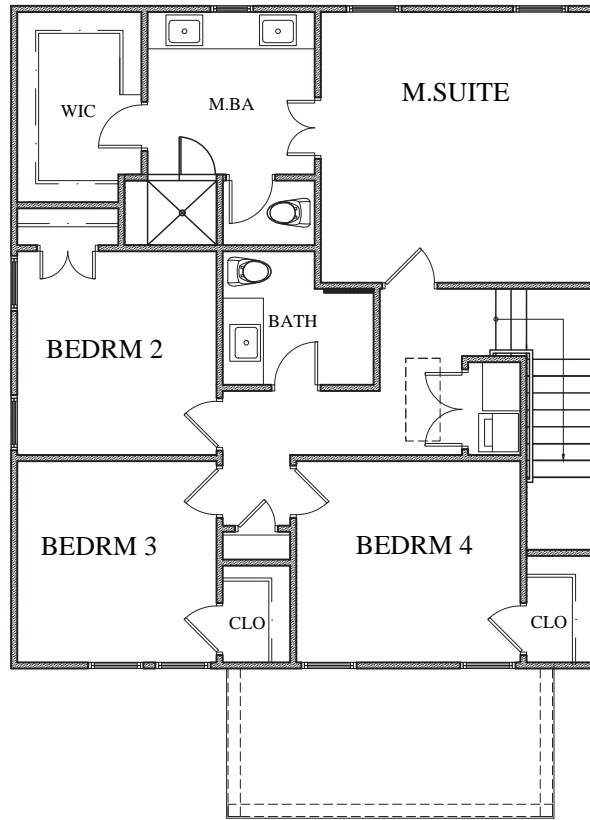

MAPLE | FLOOR PLAN

1,887 Total Sq. Ft.

BELLWOOD
HOMES

Main Level

736 Sq. Ft.

Upper Level

1,151 Sq. Ft.

Basement