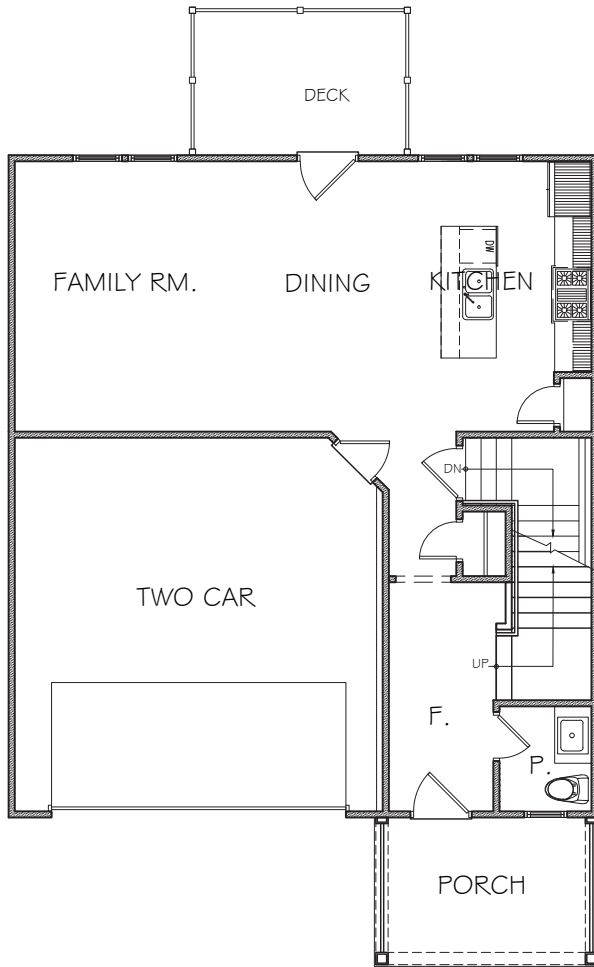

MAPLE | FLOOR PLAN

1,887 Total Sq. Ft.

BELLWOOD
HOMES

Main Level

736 Sq. Ft.

Upper Level

1,151 Sq. Ft.

Basement