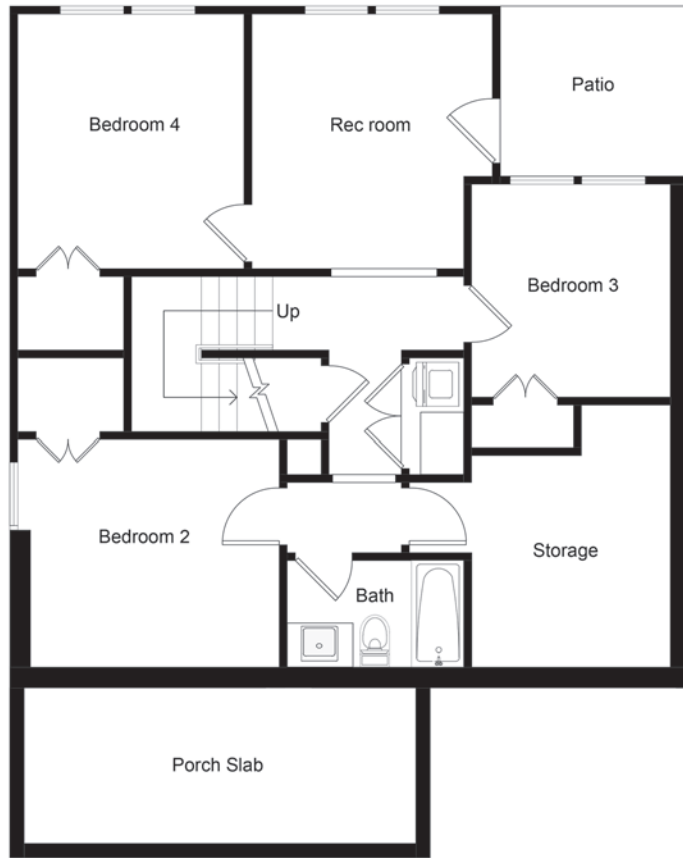

# CHESTNUT | FLOOR PLAN

**1,769 Total Sq. Ft.**

**BELLWOOD**  
HOMES

## Terrace Level

817 Sq. Ft.