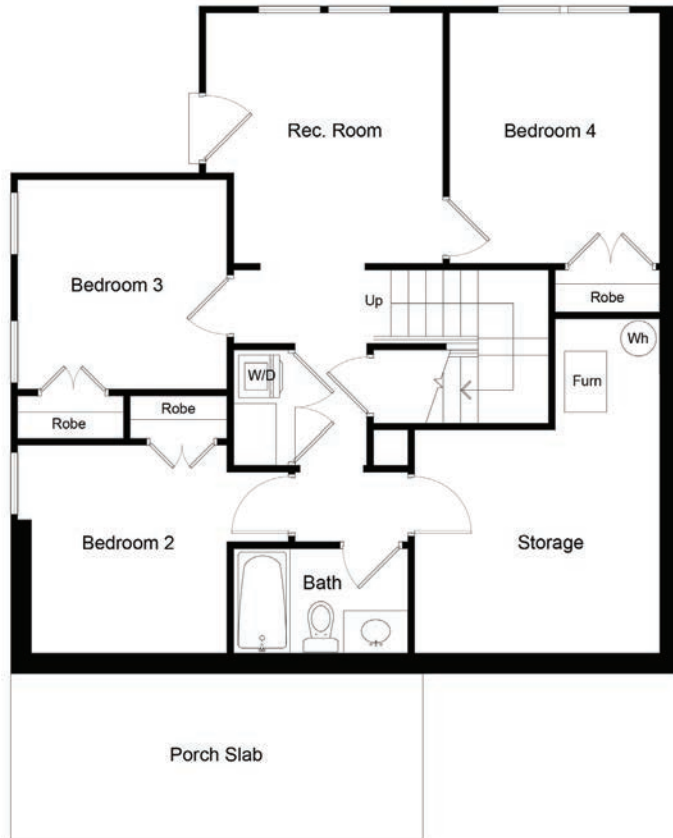

CEDAR | FLOOR PLAN

1,724 Total Sq. Ft.

BELLWOOD
HOMES

Terrace Level

772 Sq. Ft.

Main Level

952 Sq. Ft.

Sales and Marketing by Atlanta Fine Homes Sotheby's International Realty. 404.237.5000. © Sotheby's International Realty Affiliates, Inc. All Rights Reserved. Equal Housing Opportunity. Each Office is Independently Owned and Operated. Information contained herein is believed to be accurate but is not warranted and is subject to change without notice.