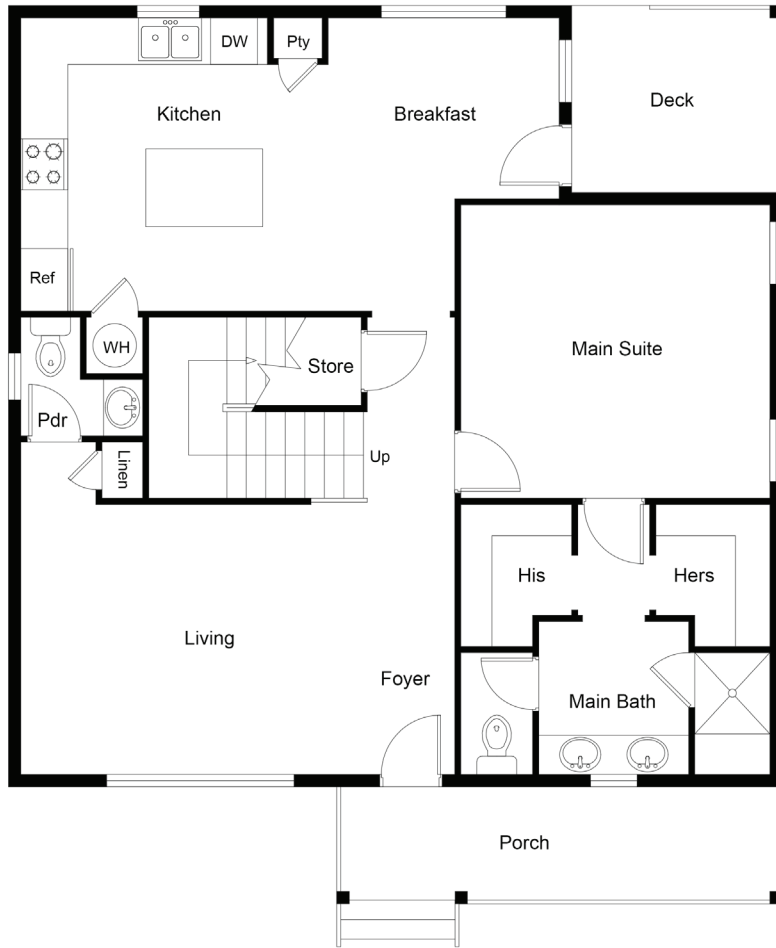

ASPEN | FLOOR PLAN

1,792 Total Sq. Ft.

BELLWOOD
HOMES

First Level

952 Sq. Ft.

Upper Level

840 Sq. Ft.

Sales and Marketing by Atlanta Fine Homes Sotheby's International Realty. 404.237.5000. © Sotheby's International Realty Affiliates, Inc. All Rights Reserved. Equal Housing Opportunity. Each Office is Independently Owned and Operated. Information contained herein is believed to be accurate but is not warranted and is subject to change without notice.