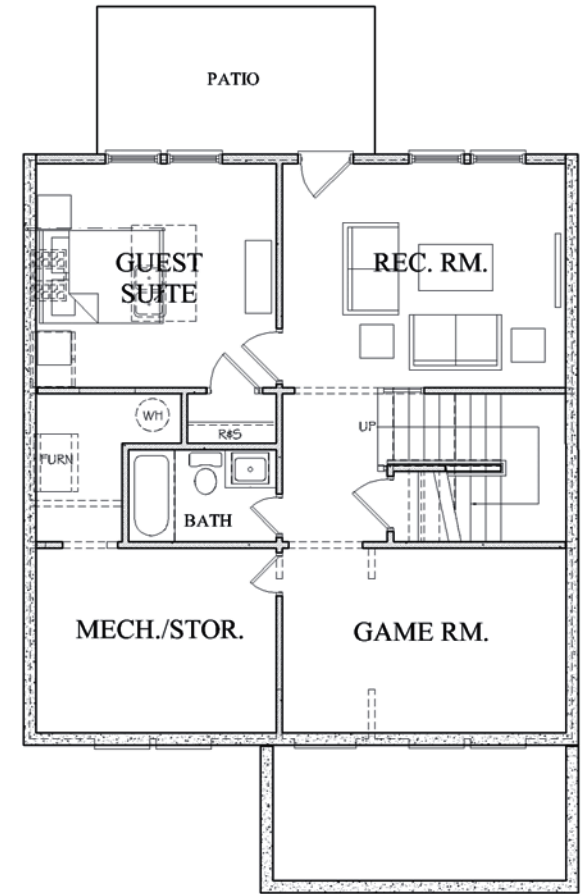

SYCAMORE | FLOOR PLAN

1,920 Total Sq. Ft.

BELLWOOD
HOMES

Main Level

960 Sq. Ft.

Upper Level

960 Sq. Ft.

Basement