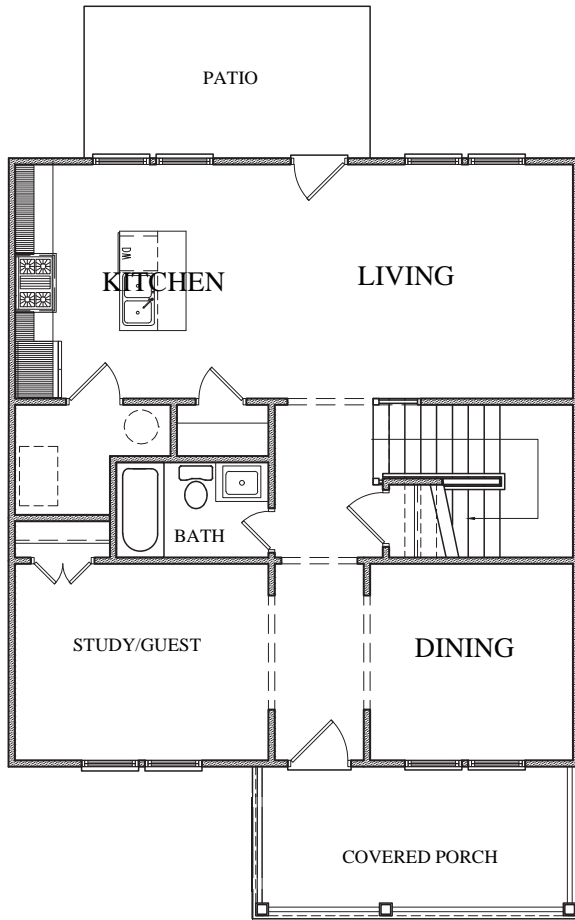

SYCAMORE | FLOOR PLAN

1,920 Total Sq. Ft.

BELLWOOD
HOMES

Main Level

960 Sq. Ft.

Upper Level

960 Sq. Ft.

Basement