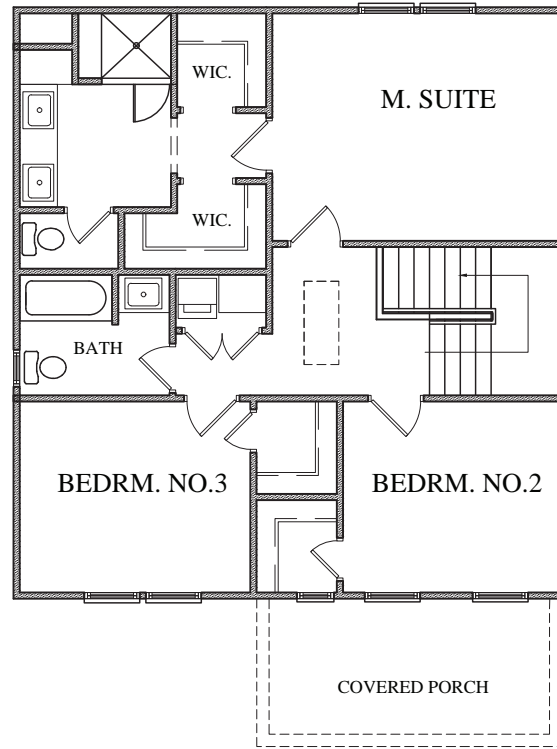

SYCAMORE | FLOOR PLAN

1,920 Total Sq. Ft.

BELLWOOD
HOMES

Main Level

960 Sq. Ft.

Upper Level

960 Sq. Ft.

Basement